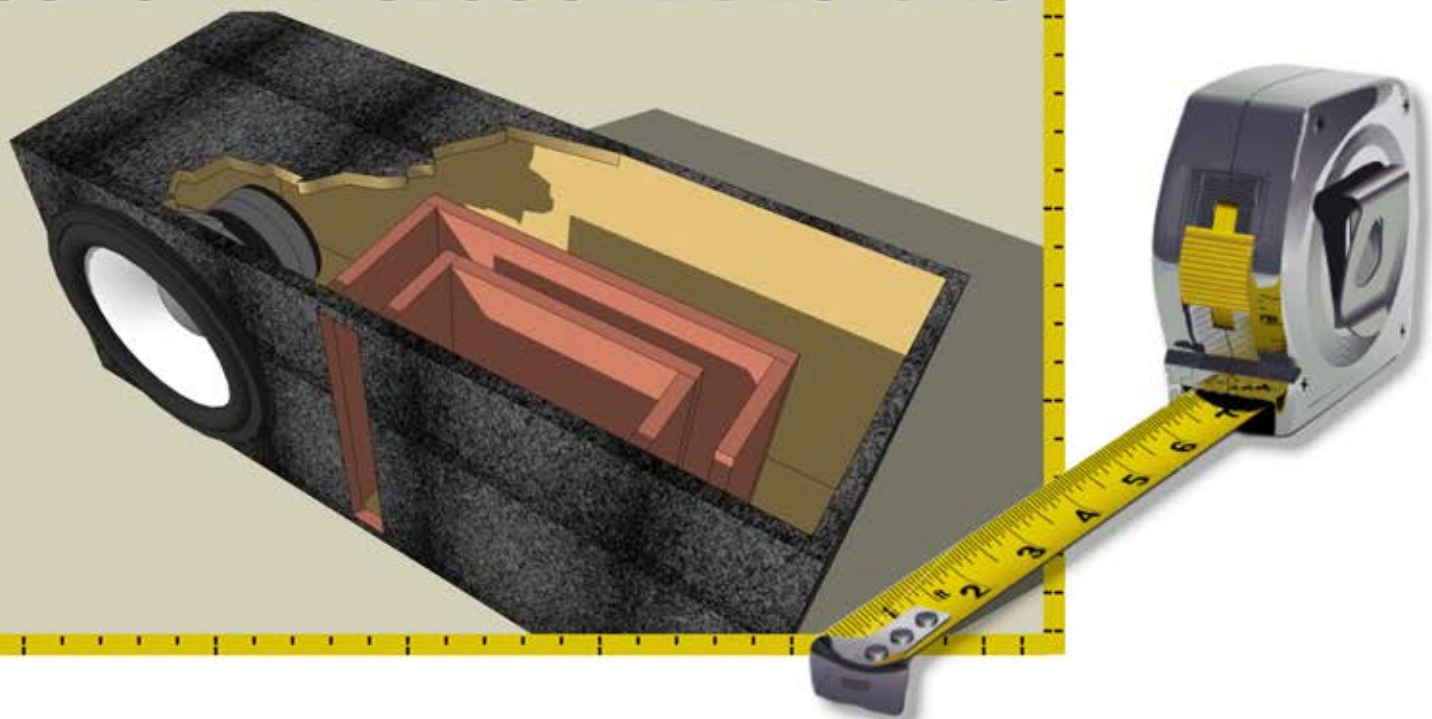

CUSTOM ENCLOSURE DESIGNS

Let our engineers help create an exceptional experience for your customers.

FREE ENCLOSURE DESIGN SERVICES FOR ALL ADDICTIVE AUDIO SUBWOOFERS

Simply email the following information to box@addictive-audio.com:

1. Maximum Dimensions (We will attempt to reduce the size if possible)
2. Year Make and Model of vehicle
3. Types of music that will be played
4. RMS power that will be put to the woofer(s)
5. Any additional information such as layout, specific tuning frequency, etc.

- ✓ FIT TO THE VEHICLES MEASUREMENTS
- ✓ TUNED TO THE CUSTOMERS LISTENING PREFERENCES
- ✓ DESIGNED SPECIFICALLY FOR THE ADDICTIVE AUDIO SUBWOOFER PURCHASED