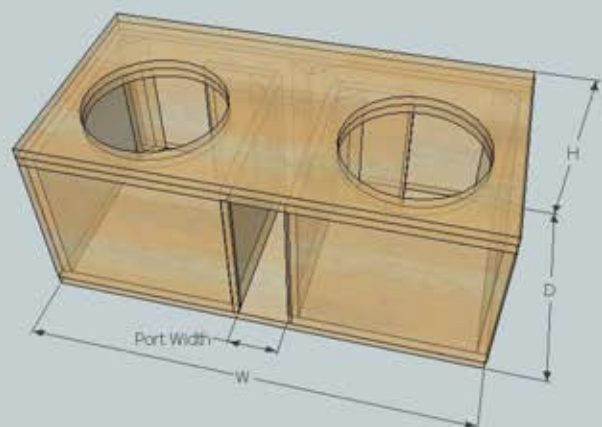

- ✓ FIT TO THE VEHICLES MEASUREMENTS
- ✓ TUNED TO THE CUSTOMERS LISTENING PREFERENCES
- ✓ DESIGNED SPECIFICALLY FOR THE ADDICTIVE AUDIO SUBWOOFER PURCHASED

24HR OR LESS TURN AROUND